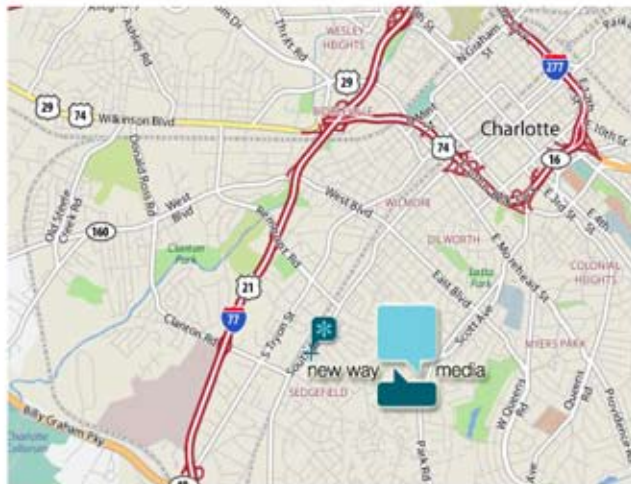

DRIVING DIRECTIONS

Traveling Southbound on I-77 (from the north)

- Follow I-77 South, (past 277).
- Take the Clanton Rd. exit, EXIT 7
- Turn LEFT onto CLANTON RD, going back over the hwy
- Turn LEFT onto SOUTH BLVD
- Turn RIGHT onto GREYSTONE RD
- The New Way Media Studios are on your RIGHT just across from the Greystone Restaurant.
- Turn RIGHT into 212 Greystone Rd

Traveling Northbound on I-77 (from the south)

- Follow I-77 North.
- Take the Clanton Rd. exit, EXIT 7
- Turn RIGHT onto CLANTON RD
- Turn LEFT onto SOUTH BLVD
- Turn RIGHT onto GREYSTONE RD
- The New Way Media Studios are on your RIGHT just across from the Greystone Restaurant.
- Turn RIGHT into 212 Greystone Rd.

Traveling Northbound on I-85 (from the south)

- Follow I-85 N
- Take the BILLY GRAHAM PKWY exit, EXIT 33
- Turn RIGHT onto BILLY GRAHAM PKWY
- Continue until you cross over I-77...
- Turn LEFT on SOUTH BLVD
- Turn RIGHT onto GREYSTONE RD
- The New Way Media Studios are on your RIGHT just across from the Greystone Restaurant.
- Turn RIGHT into 212 GREYSTONE RD

Traveling Southbound on I-85 (from the north)

- Follow I-85 S
- Take the exit for I-77 South
- FOLLOW direction for "Southbound on I-77"

Traveling Uptown Charlotte (or 277)

- Take South Blvd out of Uptown.
- PASS Mac's Speed Shop (on left) at the corner of South and Remount.
- PASS Bel Acres Golf and Country Club (on left)
- LOOK for Greystone Road (on left)
- Turn LEFT onto GREYSTONE RD
- The New Way Media Studios are on your RIGHT just across from the Greystone Restaurant.
- Turn RIGHT into 212 Greystone Rd.

New Way Media Studios... are south of Uptown Charlotte, NC in the historic South End district. Located just off of South Blvd. We are convenient to numerous local restaurant favorites and the light rail.